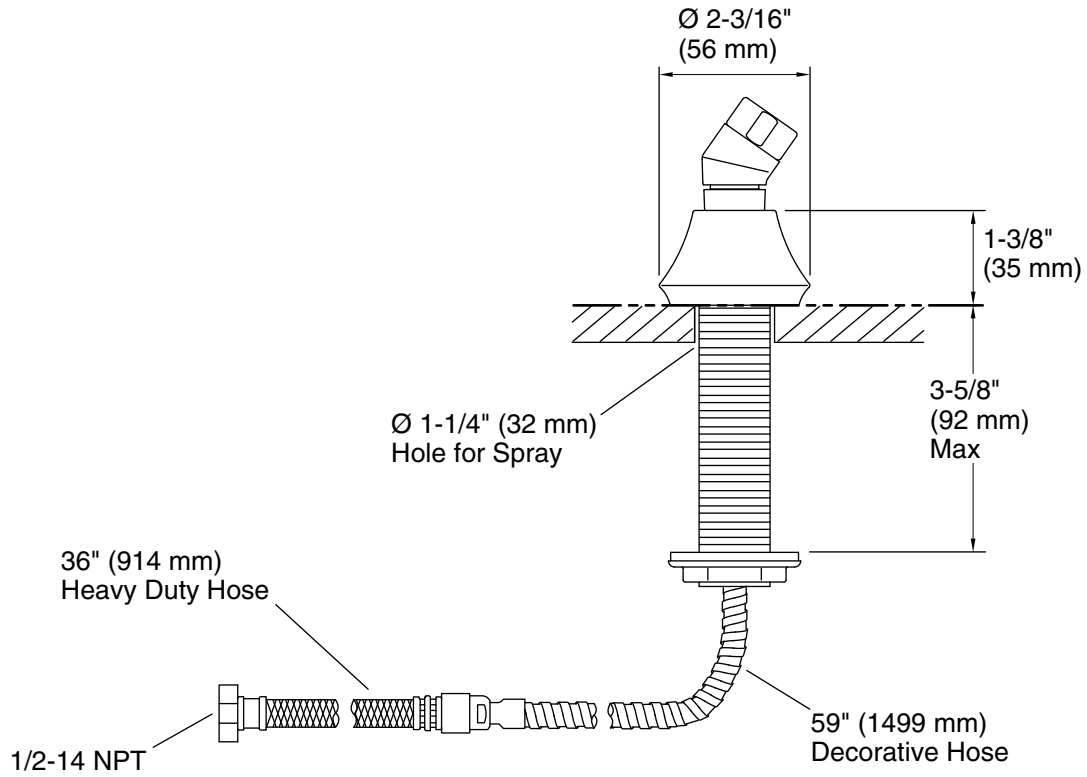

Technical Information

All product dimensions are nominal.

Notes

Install this product according to the installation guide.